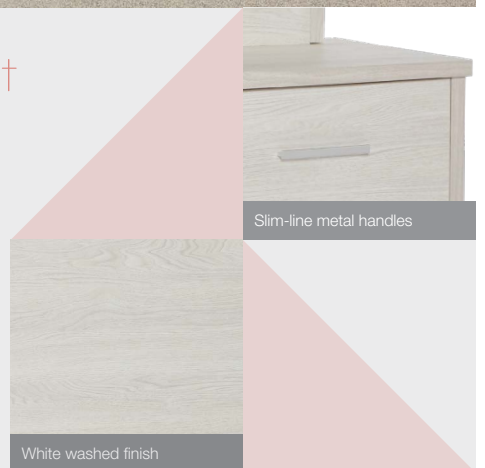

# ATLAS

MANUFACTURED BY: COMPAC FURNITURE

YOUR STYLE OUR PASSION

Featured here: Dresser (ATL D104), Bedside (ATL B42), Tallboy (ATL T106),  
Bed Frame (ATL BFS) with Storage Drawers (ATL BST8)

Sleek, sophisticated and the perfect start to reinventing your space.

Solidly built and simply styled with white washed light woodgrain, the Atlas range gives an airy and elegant feel, perfect for bringing that coastal or boho look to a bedroom.

Functionality is key with clever pieces that maximise storage and give a slim streamlined look to the room, for example the smart headboard with storage, or the underbed roll-out storage option. All drawers are mounted on full extension metal runners and are furnished internally. Handles are a sleek and contemporary metal finish. Plus all pieces come with a standard 10 year Platform 10 guarantee – can't get much better than that!